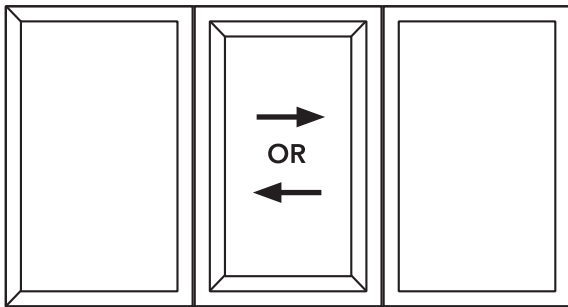

Glass Unit Options

- Standard – 28mm Double Glazed Toughened Glass
- Black, White or Grey warm edge spacer bar

Glazing Options

- Wide range of patterned / privacy and leaded / Georgian glass designs available, tailored to suit your specific requirements

ULTIMATE INLINE PATIO DOORS - TYPICAL SECTIONS

Doors can be 2,3 or 4 panel

Fully bevelled or ovolo profile | All measurements in mm

4 PANEL HORIZONTAL IN-LINE PATIO

3 PANEL HORIZONTAL IN-LINE PATIO

2 PANEL HORIZONTAL IN-LINE PATIO

Minimum and Maximum Patio Door Sizes

Style	Min Width	Min Height	Max Width	Max Height
2 Panel In-line	1600mm	2000mm	3000mm	2400mm
3 Panel In-line	2400mm	2000mm	4000mm	2400mm
4 Panel In-line	3000mm	2000mm	5000mm	2400mm