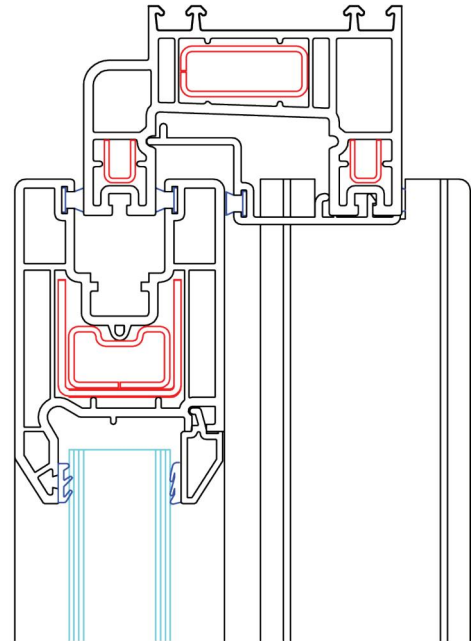

Glass Unit Options

- Standard – 28mm Double Glazed Toughened Glass
- Black, White or Grey warm edge spacer bar

Glazing Options

- Wide range of patterned / privacy and leaded / Georgian glass designs available, tailored to suit your specific requirements

ULTIMATE INLINE PATIO DOORS - TYPICAL SECTIONS

Doors can be 2,3 or 4 panel

Fully bevelled or ovolo profile | All measurements in mm

4 PANEL HORIZONTAL IN-LINE PATIO

3 PANEL HORIZONTAL IN-LINE PATIO

2 PANEL HORIZONTAL IN-LINE PATIO

Minimum and Maximum Patio Door Sizes

Style	Min Width	Min Height	Max Width	Max Height
2 Panel In-line	1600mm	2000mm	3000mm	2400mm
3 Panel In-line	2400mm	2000mm	4000mm	2400mm
4 Panel In-line	3000mm	2000mm	5000mm	2400mm

Note:- Doors can be sited on 30mm Halo cills as shown on entrance door data cards.