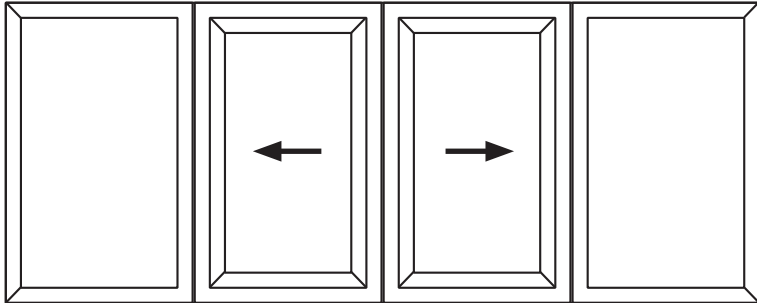

Glass Unit Options

- Standard – 28mm Double Glazed Toughened Glass
- Black, White or Grey warm edge spacer bar

Glazing Options

- Wide range of patterned / privacy and leaded / Georgian glass designs available, tailored to suit your specific requirements

ULTIMATE INLINE PATIO DOORS - TYPICAL SECTIONS

Doors can be 2,3 or 4 panel

Fully bevelled or ovolo profile | All measurements in mm

4 PANEL HORIZONTAL IN-LINE PATIO

3 PANEL HORIZONTAL IN-LINE PATIO

2 PANEL HORIZONTAL IN-LINE PATIO

Minimum and Maximum Patio Door Sizes

Style	Min Width	Min Height	Max Width	Max Height
2 Panel In-line	1600mm	2000mm	3000mm	2400mm
3 Panel In-line	2400mm	2000mm	4000mm	2400mm
4 Panel In-line	3000mm	2000mm	5000mm	2400mm