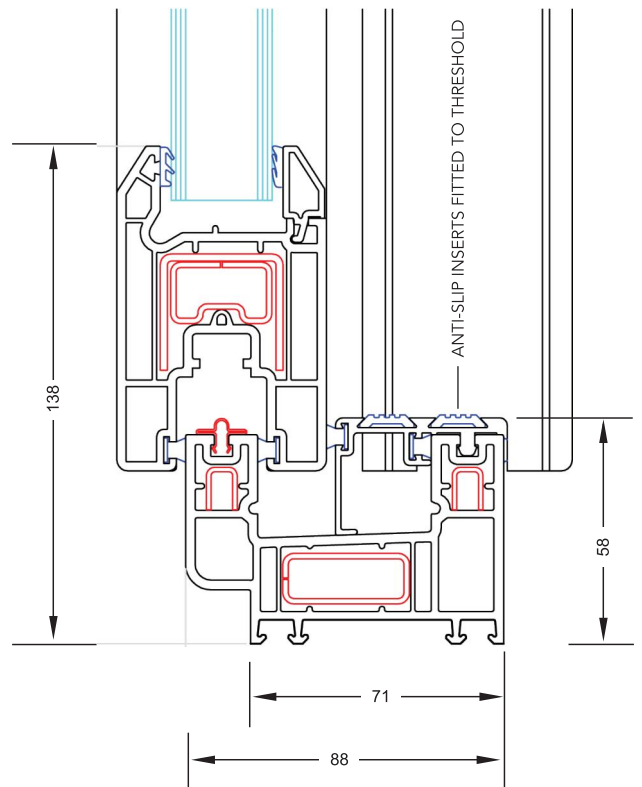

Glass Unit Options

- Standard – 28mm Double Glazed Toughened Glass
- Black, White or Grey warm edge spacer bar

Glazing Options

- Wide range of patterned / privacy and leaded / Georgian glass designs available, tailored to suit your specific requirements

ULTIMATE INLINE PATIO DOORS - TYPICAL SECTIONS

Doors can be 2,3 or 4 panel

Fully bevelled or ovolo profile | All measurements in mm

4 PANEL HORIZONTAL IN-LINE PATIO

3 PANEL HORIZONTAL IN-LINE PATIO

2 PANEL HORIZONTAL IN-LINE PATIO

Minimum and Maximum Patio Door Sizes

Style	Min Width	Min Height	Max Width	Max Height
2 Panel In-line	1600mm	2000mm	3000mm	2400mm
3 Panel In-line	2400mm	2000mm	4000mm	2400mm
4 Panel In-line	3000mm	2000mm	5000mm	2400mm

Note:- Doors can be sited on 30mm Halo cills as shown on entrance door data cards.