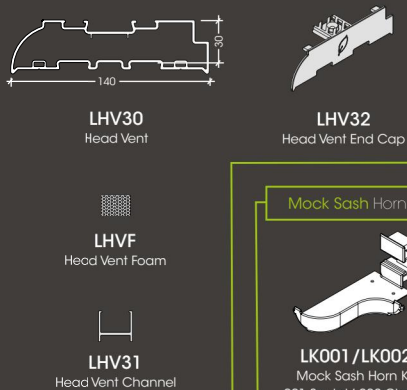

LMO354 In-Line 150mm Cill Joint

LMO355 135° 150mm Cill Joint

LMO356 90° 150mm Cill Joint

Ancillary Gaskets

LGA401 Repair Gasket
LGA412 Flush Sash Button Strip
LGA418 12mm Brush Pile
LGA432 Flush Sash Brush Pile Seal
LGA435 Bay Pole Nest Seal
LGA479 Comp. Door L.Threshold Seal Carrier Q-Lon
MBF196 14mm Brush Pile
LGA197 Q-Lon

Beads

LCW041 28mm Chamf. Bead
LSW041 28mm Sculpt Bead
LPD083 Flush Sash Bead
LCW042 36mm Bead

Windows and Door System - Ancillaries

Georgian Bar

Ancillary PVCu

Ancillary Aluminium

Thresholds

Head Vent