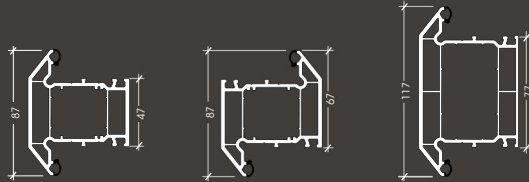

70mm Window & Door System

Chamfered Profiles

LCW011 Main Frame
LCW012 EnergyPlus Main Frame
LCW016 Large Main Frame

LCW017 EnergyPlus Large Main Frame
LCW021 Transom T
LCW022 Transom Z

LCW026 Int. Transom T
LCW027 Int. Transom Z
LCW029 Midrail

LCW031 Sash T
LCW032 Sash Z
LCW033 EnergyPlus Sash T

LCW035 T&T Sash
SLCW036 Door Sash T
SLCW037 Door Sash Z

Sculptured Profiles

LSW011 Main Frame
LSW012 EnergyPlus Main Frame
LSW016 Large Main Frame
LSW017 EnergyPlus Large Main Frame