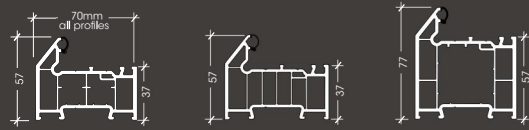

70mm Window & Door System

Chamfered Profiles

LCW011 Main Frame
LCW012 EnergyPlus Main Frame
LCW016 Large Main Frame

LCW017 EnergyPlus Large Main Frame
LCW021 Transom T
LCW022 Transom Z

LCW026 Int. Transom T
LCW027 Int. Transom Z
LCW029 Midrail

LCW031 Sash T
LCW032 Sash Z
LCW033 EnergyPlus Sash T

LCW035 T&T Sash
SLCW036 Door Sash T
SLCW037 Door Sash Z

Sculptured Profiles

LSW011 Main Frame
LSW012 EnergyPlus Main Frame
LSW016 Large Main Frame
LSW017 EnergyPlus Large Main Frame