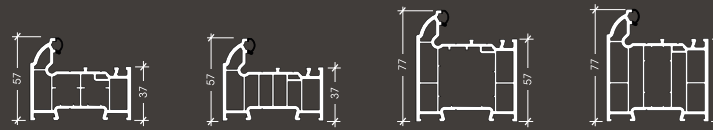

70mm Window & Door System

Chamfered Profiles

LCW011 Main Frame
LCW012 EnergyPlus Main Frame
LCW016 Large Main Frame

LCW017 EnergyPlus Large Main Frame
LCW021 Transom T
LCW022 Transom Z

LCW026 Int. Transom T
LCW027 Int. Transom Z
LCW029 Midrail

LCW031 Sash T
LCW032 Sash Z
LCW033 EnergyPlus Sash T

LCW035 T&T Sash
SLCW036 Door Sash T
SLCW037 Door Sash Z

Sculptured Profiles

LSW011 Main Frame
LSW012 EnergyPlus Main Frame
LSW016 Large Main Frame
LSW017 EnergyPlus Large Main Frame