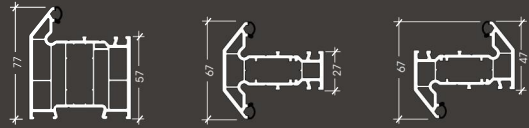

70mm Window & Door System

Chamfered Profiles

LCW011 Main Frame
LCW012 EnergyPlus Main Frame
LCW016 Large Main Frame

LCW017 EnergyPlus Large Main Frame
LCW021 Transom T
LCW022 Transom Z

LCW026 Int. Transom T
LCW027 Int. Transom Z
LCW029 Midrail

LCW031 Sash T
LCW032 Sash Z
LCW033 EnergyPlus Sash T

LCW035 T&T Sash
SLCW036 Door Sash T
SLCW037 Door Sash Z

Sculptured Profiles

LSW011 Main Frame
LSW012 EnergyPlus Main Frame
LSW016 Large Main Frame
LSW017 EnergyPlus Large Main Frame