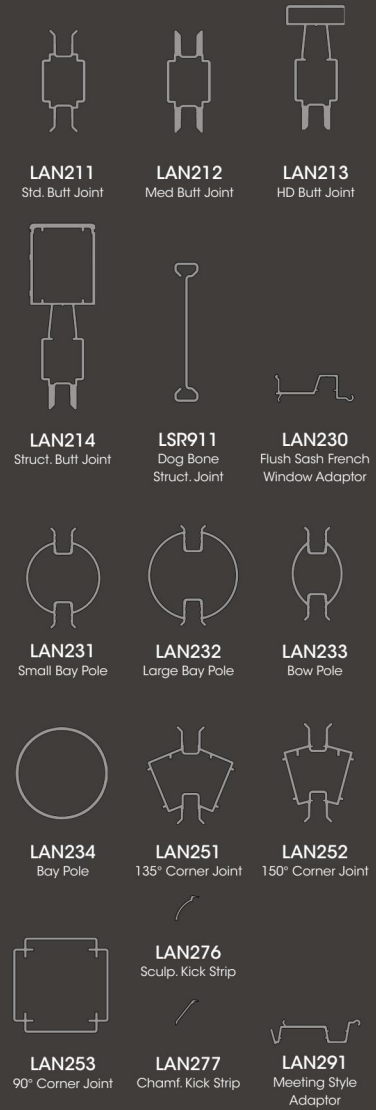

LAR031 (use with L#W031)

Cills

LSL085 85mm Stub Cill

LSL150 150mm Cill

LCL165 165mm Cill

LSL180 180mm Cill

LSL225 225mm Cill

Cills Joints

LMO354 In-Line 150mm Cill Joint

LMO355 135° 150mm Cill Joint

LMO356 90° 150mm Cill Joint

Ancillary Gaskets

LGA401 Repair Gasket
LGA412 Flush Sash Button Strip
LGA418 12mm Brush Pile
LGA432 Flush Sash Brush Pile Seal
LGA435 Bay Pole Nest Seal
LGA479 Comp. Door L.Threshold Seal Carrier Q-Lon
MBF196 14mm Brush Pile
LGA197 Q-Lon

Beads

LCW041 28mm Chamf. Bead
LSW041 28mm Sculpt Bead
LPD083 Flush Sash Bead
LCW042 36mm Bead

Windows and Door System - Ancillaries

Georgian Bar

Ancillary PVCu

Ancillary Aluminium

Thresholds

Head Vent

Ancillary Mouldings

Ancillary Steel