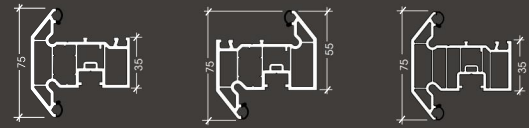

70mm Window & Door System

Chamfered Profiles

LCW011 Main Frame
LCW012 EnergyPlus Main Frame
LCW016 Large Main Frame

LCW017 EnergyPlus Large Main Frame
LCW021 Transom T
LCW022 Transom Z

LCW026 Int. Transom T
LCW027 Int. Transom Z
LCW029 Midrail

LCW031 Sash T
LCW032 Sash Z
LCW033 EnergyPlus Sash T

LCW035 T&T Sash
SLCW036 Door Sash T
SLCW037 Door Sash Z

Sculptured Profiles

LSW011 Main Frame
LSW012 EnergyPlus Main Frame
LSW016 Large Main Frame
LSW017 EnergyPlus Large Main Frame