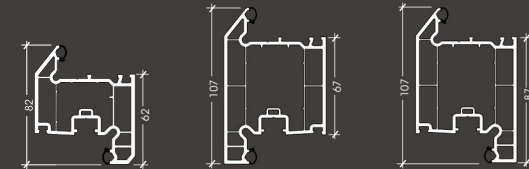

70mm Window & Door System

Chamfered Profiles

LCW011 Main Frame
LCW012 EnergyPlus Main Frame
LCW016 Large Main Frame

LCW017 EnergyPlus Large Main Frame
LCW021 Transom T
LCW022 Transom Z

LCW026 Int. Transom T
LCW027 Int. Transom Z
LCW029 Midrail

LCW031 Sash T
LCW032 Sash Z
LCW033 EnergyPlus Sash T

LCW035 T&T Sash
SLCW036 Door Sash T
SLCW037 Door Sash Z

Sculptured Profiles

LSW011 Main Frame
LSW012 EnergyPlus Main Frame
LSW016 Large Main Frame
LSW017 EnergyPlus Large Main Frame