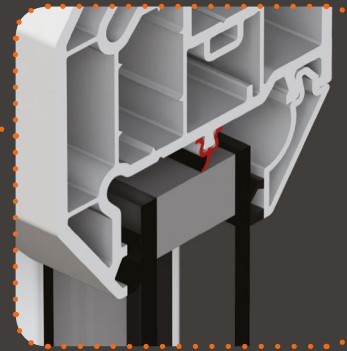

Technical information

For Liniar casement windows

Casement Window

Vertical Cross Section - Outward opening, internally beaded*

Optional sculptured profile

Optional large frame

Optional glazing flipper

Sash next to sash

Optional large frame

* externally beaded options are also available and feature the same sightlines

Casement Window

- Sculptured and chamfered suites
- 28mm double and 36mm/40mm triple glazing
- 4 chambered multi-wall profiles
- U-values from 1.2 (DGU) and 0.9 (TGU)
- Patented co-ex gasket