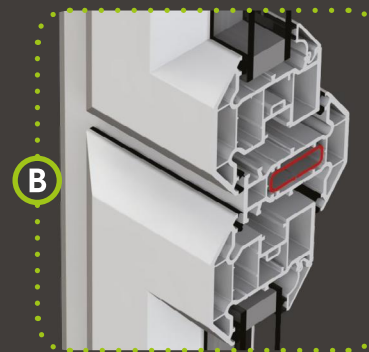

Technical information

For Liniar casement windows

Casement Window

Vertical Cross Section - Outward opening, internally beaded*

Optional sculptured profile

Optional large frame

Optional glazing flipper

Sash next to sash

Optional large frame

* externally beaded options are also available and feature the same sightlines

Casement Window

- Sculptured and chamfered suites
- 28mm double and 36mm/40mm triple glazing
- 4 chambered multi-wall profiles
- U-values from 1.2 (DGU) and 0.9 (TGU)
- Patented co-ex gasket