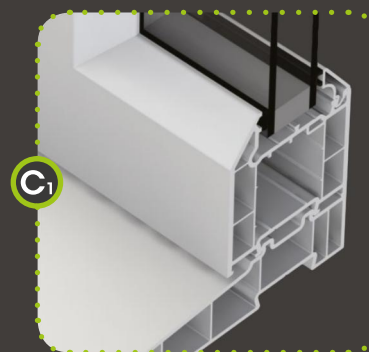

Technical information

For Liniar casement windows

Casement Window

Vertical Cross Section - Outward opening, internally beaded*

Optional sculptured profile

Optional large frame

Optional glazing flipper

Sash next to sash

Optional large frame

* externally beaded options are also available and feature the same sightlines

Casement Window

- Sculptured and chamfered suites
- 28mm double and 36mm/40mm triple glazing
- 4 chambered multi-wall profiles
- U-values from 1.2 (DGU) and 0.9 (TGU)
- Patented co-ex gasket