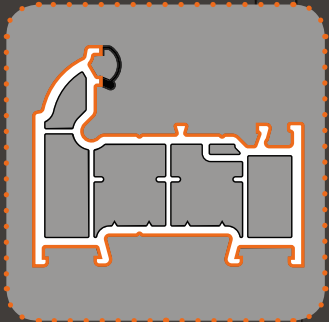

Technical information

For Liniar casement windows

Casement Window

Vertical Cross Section - Outward opening, internally beaded*

Optional sculptured profile

Optional large frame

Optional glazing flipper

Sash next to sash

Optional large frame

* externally beaded options are also available and feature the same sightlines

Casement Window

- Sculptured and chamfered suites
- 28mm double and 36mm/40mm triple glazing
- 4 chambered multi-wall profiles
- U-values from 1.2 (DGU) and 0.9 (TGU)
- Patented co-ex gasket

Product	Dim. C₂
85, 150, 165, 180 cills LSL085, LSL150, LCL165, LSL180	30mm

Replace notation with (S) for sculptured suite and (C) for chamfered suite.

Liniar specification guide

The Liniar Specification Guide is an A4-size, 234-page, full colour guide to specifying energy efficient PVCu windows and doors.