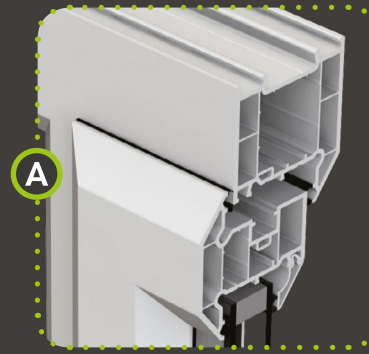

Technical information

For Liniar casement windows

Casement Window

Vertical Cross Section - Outward opening, internally beaded*

Optional sculptured profile

Optional large frame

Optional glazing flipper

Sash next to sash

Optional large frame

* externally beaded options are also available and feature the same sightlines

Casement Window

- Sculptured and chamfered suites
- 28mm double and 36mm/40mm triple glazing
- 4 chambered multi-wall profiles
- U-values from 1.2 (DGU) and 0.9 (TGU)
- Patented co-ex gasket