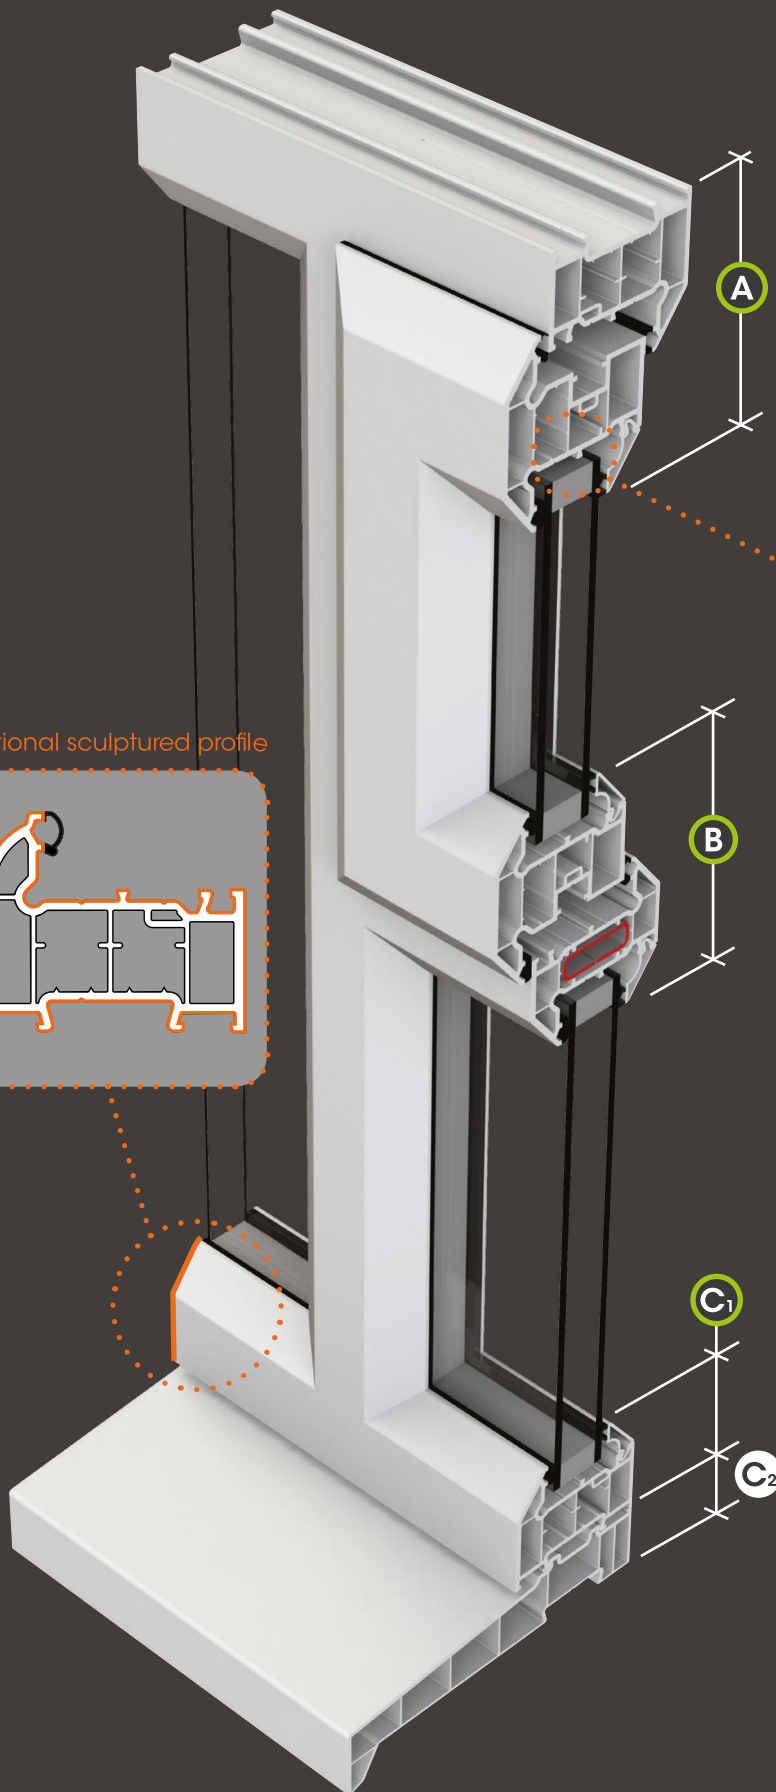

Technical information

For Liniar casement windows

Casement Window

Vertical Cross Section - Outward opening, internally beaded*

Optional sculptured profile

Optional large frame

Optional glazing flipper

Sash next to sash

Optional large frame

* externally beaded options are also available and feature the same sightlines

Casement Window

- Sculptured and chamfered suites
- 28mm double and 36mm/40mm triple glazing
- 4 chambered multi-wall profiles
- U-values from 1.2 (DGU) and 0.9 (TGU)
- Patented co-ex gasket

Product	Dim. C₂
85, 150, 165, 180 cills LSL085, LSL150, LCL165, LSL180	30mm

Replace notation with (S) for sculptured suite and (C) for chamfered suite.

Liniar specification guide

The Liniar Specification Guide is an A4-size, 234-page, full colour guide to specifying energy efficient PVCu windows and doors.