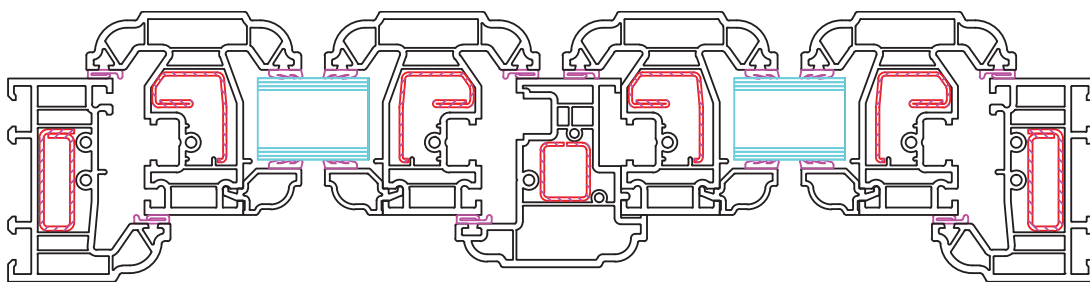

Locking and Hinge System

- Maco shootbolt-espag. 2 bidirectional cams, 2 or 4 roller cams (dependant on sash size), 2 shootbolt locks, 2 metal anti-jemmy hinge bolts. Yale high security fire escape/easy-clean hinges fitted as standard to all side-opening windows.
- Optional Tristay fire escape/easy-clean hinge with built in restrictor
- Optional Mega Hinge (used for triple glazed side hung sashes or extra wide sashes up to 900mm – maximum weight limits apply)

Glass Unit Options

- Standard – 28mm Double Glazed to U value 1.4
- (Black, White or Grey warm edge spacer bar)
- Optional 36mm Triple Glazed to U value 1.1 (bevelled bead only)

Glazing Options

- Clear or patterned glass | range of lead lite patterns
- Internal 18mm or 25mm Georgian bar
- Ovolo Ali-lock clip on Georgian bar inside and out

Ventilation

- When specified 2500/5000 trickle vents can be fitted to the top of the window opener (or top of large outer frame)

Accreditations

- BS7412 Weather Performance KM 36014
- PAS24 Enhanced Security KM 36015

ULTIMATE RUSTIQUE OVOLO CASEMENT WINDOWS - TYPICAL SECTIONS

Outward opening internally beaded | Ovolo profile | All measurements in mm

FRENCH WINDOW HORIZONTAL CROSS SECTION

Side Hung Sash max width (Mull-Mull)	650mm	Top Hung Sash max width (Mull-Mull)	1450mm
Side Hung Sash max height (Mull-Mull)	1450mm	Top Hung Sash max height (Mull-Mull)	1050mm
		Minimum Fanlight depth (O/Frame-Trans)	329mm