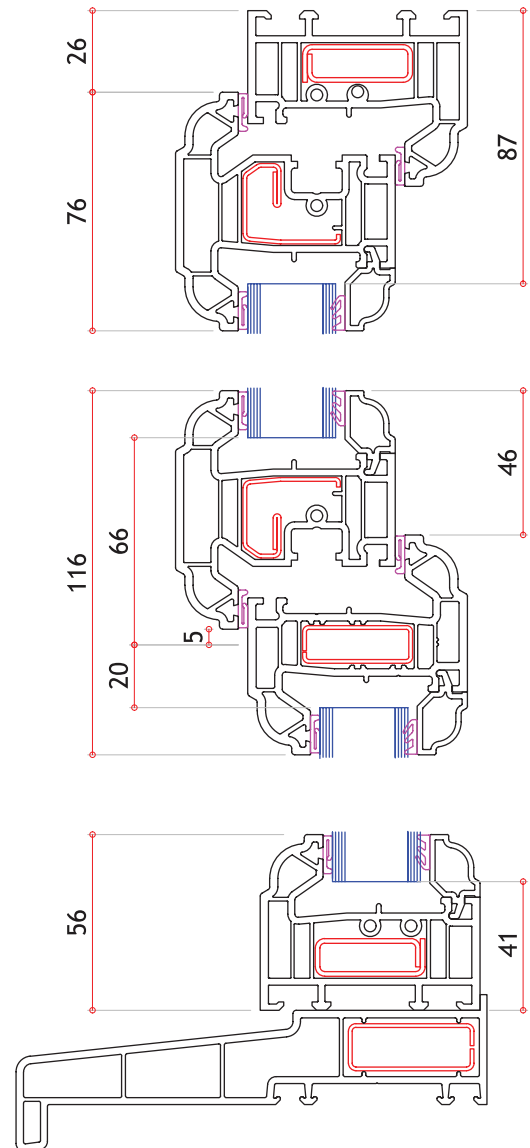

Ultimate Rustique Ovolo Casement Windows Technical Specification

JohnFREDERICKS

MANUFACTURERS OF

theultimate[®]
collection

PVC-u Profile

- Halo Rustique 70mm ovolo
- Standard outer frame 56mm high / optional 72mm
- Fully welded transoms and mullions
- Steel reinforced to manufacturers specification
- Variable bay poles available plus standard 90°
- Mitred internal ovolo beads
- French Casement Option available including 66mm Ovolo Floating Mullion

Glass Unit Options

- Standard – 28mm Double Glazed to U value 1.4
- (Black, White or Grey warm edge spacer bar)
- Optional 36mm Triple Glazed to U value 1.1 (bevelled bead only)

Glazing Options

- Clear or patterned glass | range of lead lite patterns
- Internal 18mm or 25mm Georgian bar
- Ovolo Ali-lock clip on Georgian bar inside and out

ULTIMATE RUSTIQUE OVOLO CASEMENT WINDOWS - TYPICAL SECTIONS

Outward opening internally beaded | Ovolo profile | All measurements in mm

FRENCH WINDOW HORIZONTAL CROSS SECTION

Side Hung Sash max width (Mull-Mull)	650mm	Top Hung Sash max width (Mull-Mull)	1450mm
Side Hung Sash max height (Mull-Mull)	1450mm	Top Hung Sash max height (Mull-Mull)	1050mm
		Minimum Fanlight depth (O/Frame-Trans)	329mm

Weight Restrictions

Standard hinges will be changed for heavy duty hinges when the weight of the sash exceeds the limitations of standard hinges.

Using Heavy Duty Hinges

Top Opener Max 1450mm wide x 1550mm high (50kgs)
Side opener Max 750mm wide x 1450mm high (24kgs)
(Side Opener Max 900mm wide using DGS Mega Hinge)