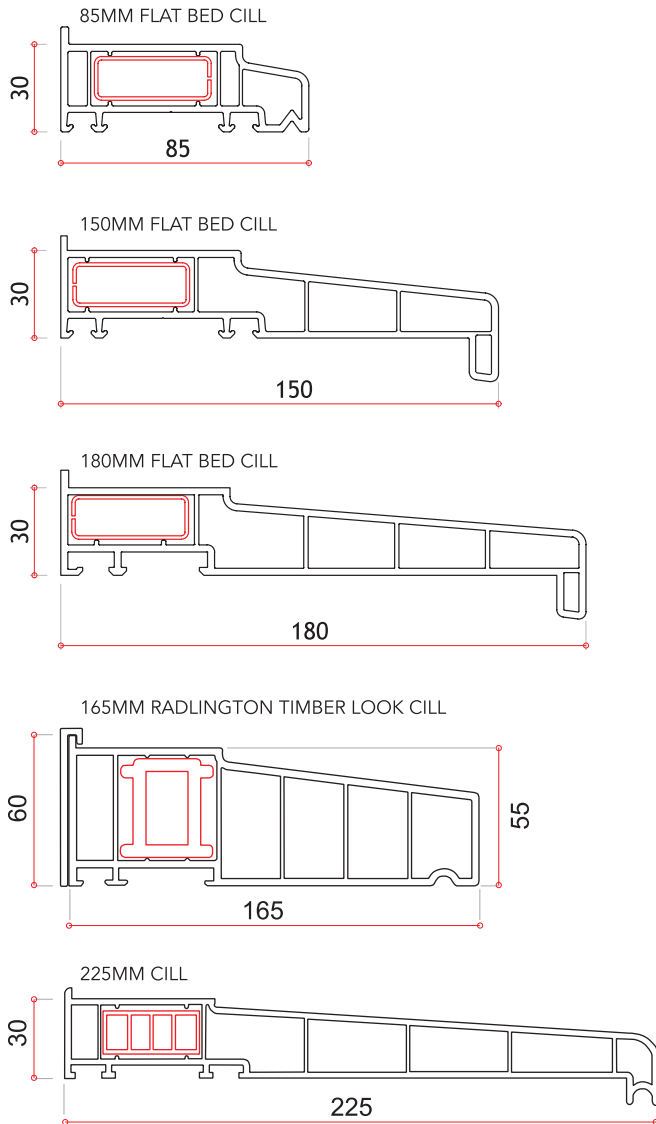

Ultimate Rustique Ovolo Casement Windows Technical Specification

JohnFREDERICKS

MANUFACTURERS OF

theultimate[®]
collection

PVC-u Profile

- Halo Rustique 70mm ovolo
- Standard outer frame 56mm high / optional 72mm
- Fully welded transoms and mullions
- Steel reinforced to manufacturers specification
- Variable bay poles available plus standard 90°
- Mitred internal ovolo beads
- French Casement Option available including 66mm Ovolo Floating Mullion

Glass Unit Options

- Standard – 28mm Double Glazed to U value 1.4
- (Black, White or Grey warm edge spacer bar)
- Optional 36mm Triple Glazed to U value 1.1 (bevelled bead only)

Glazing Options

- Clear or patterned glass | range of lead lite patterns
- Internal 18mm or 25mm Georgian bar
- Ovolo Ali-lock clip on Georgian bar inside and out

ULTIMATE RUSTIQUE OVOLO CASEMENT WINDOWS - TYPICAL SECTIONS

Outward opening internally beaded | Ovolo profile | All measurements in mm

FRENCH WINDOW HORIZONTAL CROSS SECTION

Side Hung Sash max width (Mull-Mull)	650mm	Top Hung Sash max width (Mull-Mull)	1450mm
Side Hung Sash max height (Mull-Mull)	1450mm	Top Hung Sash max height (Mull-Mull)	1050mm
		Minimum Fanlight depth (O/Frame-Trans)	329mm

Weight Restrictions

Standard hinges will be changed for heavy duty hinges when the weight of the sash exceeds the limitations of standard hinges.

Using Heavy Duty Hinges

Top Opener Max 1450mm wide x 1550mm high (50kgs)
Side opener Max 750mm wide x 1450mm high (24kgs)
(Side Opener Max 900mm wide using DGS Mega Hinge)