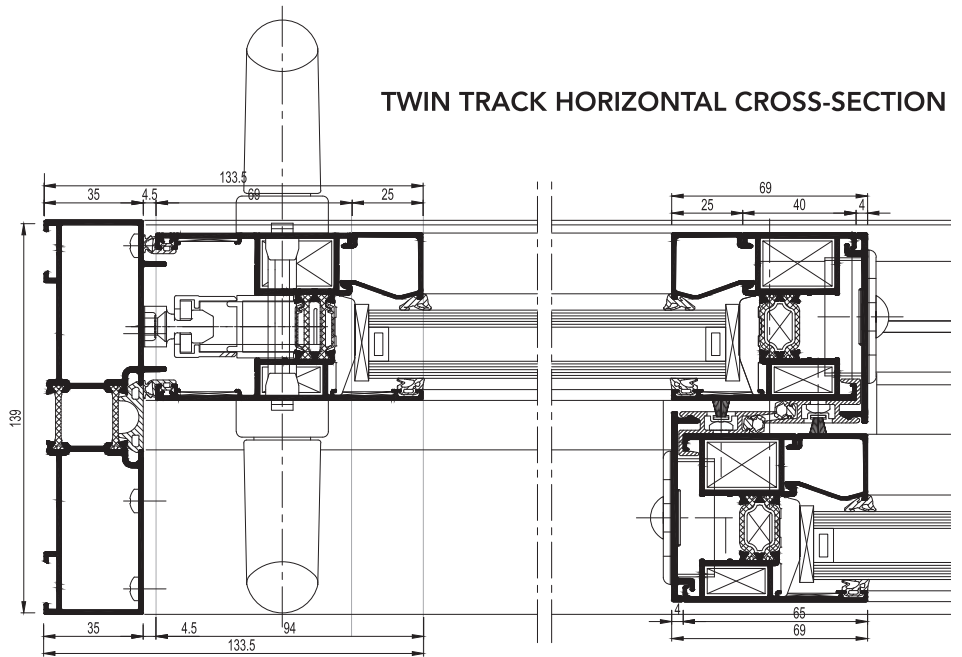

JohnFREDERICKS

MANUFACTURERS OF

theultimate[®]
collection

Ultimate PANORAMA Aluminium Lift & Slide Patio Doors Technical Specification

Aluminium Profile

- Reynaers CP130 profile
- Overall System Depth
Frame: Twin Track: 139mm
Triple Track: 210mm
- Sash: 59mm
- Square Bead
- Black Gaskets
- 3* Yale Cylinder
- Twin or Triple Track Options
- 98mm Meeting Section (Optional 69mm Twin Track Only)
- 43mm Jamb
- 45mm Head
- 37mm Threshold
- 94mm Sash
- 25mm Rebate Height
- Square Cut Outerframe
- Mitered and Crimped Sashes
- Thermal Break = Fibreglass Reinforced Polyamide Strips

TWIN TRACK OPENING

All measurements in mm

TWIN TRACK OPENING CONFIGURATIONS

*'inside' denotes slider on internal track

TWIN TRACK VERTICAL CROSS-SECTION

TWIN TRACK HORIZONTAL CROSS-SECTION

Shown above with optional 69mm meeting section

TWIN TRACK CILL OPTIONS

Min sash width 900mm Max sash width 2600mm

Min o/frame height 2000mm Max o/frame height 2500mm

Maximum outer frame width 6000mm

Maximum Weight per sash 300kg