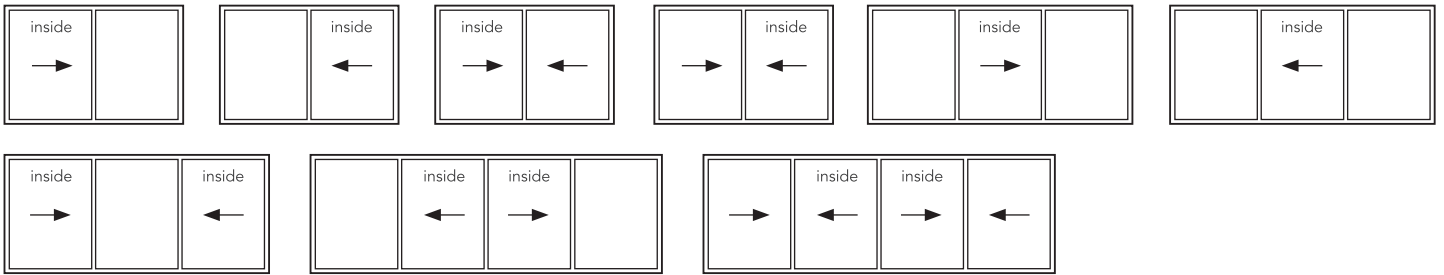

- 4 point lock
- Operated by lift & slide handle including key operated Yale 3 Star cylinder (3 keys)

Hardware

- Durable Stainless steel wheels and rails

Glass Unit Options

- Standard – 28mm Double Glazed Toughened
- Black warm edge spacer bar

TWIN TRACK OPENING

All measurements in mm

TWIN TRACK OPENING CONFIGURATIONS

*'inside' denotes slider on internal track

TWIN TRACK VERTICAL CROSS-SECTION

TWIN TRACK HORIZONTAL CROSS-SECTION

Shown above with optional 69mm meeting section