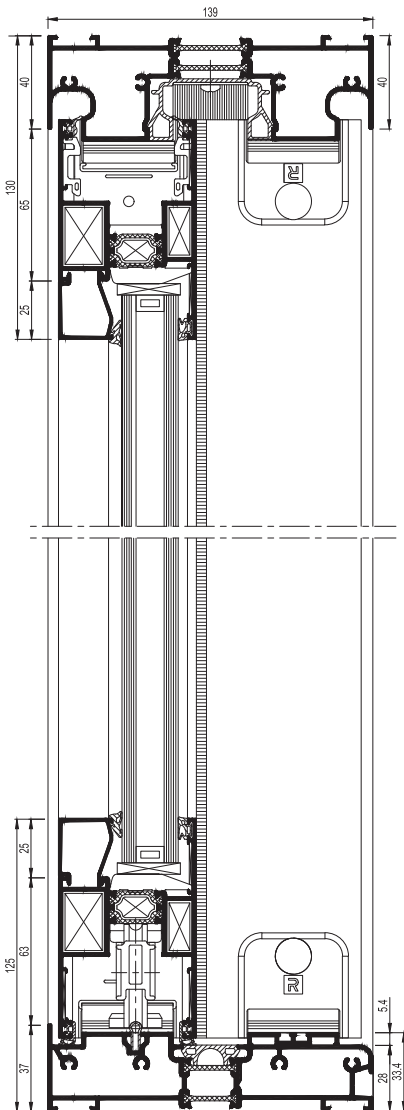

JohnFREDERICKS

MANUFACTURERS OF

theultimate[®]
collection

Ultimate PANORAMA Aluminium Lift & Slide Patio Doors Technical Specification

Aluminium Profile

- Reynaers CP130 profile
- Overall System Depth
Frame: Twin Track: 139mm
Triple Track: 210mm
- Sash: 59mm
- Square Bead
- Black Gaskets
- 3* Yale Cylinder
- Twin or Triple Track Options
- 98mm Meeting Section (Optional 69mm Twin Track Only)
- 43mm Jamb
- 45mm Head
- 37mm Threshold
- 94mm Sash
- 25mm Rebate Height
- Square Cut Outerframe
- Mitered and Crimped Sashes
- Thermal Break = Fibreglass Reinforced Polyamide Strips

- 4 point lock
- Operated by lift & slide handle including key operated Yale 3 Star cylinder (3 keys)

Hardware

- Durable Stainless steel wheels and rails

Glass Unit Options

- Standard – 28mm Double Glazed Toughened
- Black warm edge spacer bar

TWIN TRACK OPENING

All measurements in mm

TWIN TRACK OPENING CONFIGURATIONS

*'inside' denotes slider on internal track

TWIN TRACK VERTICAL CROSS-SECTION

TWIN TRACK HORIZONTAL CROSS-SECTION

Shown above with optional 69mm meeting section

TWIN TRACK CILL OPTIONS

Min sash width 900mm Max sash width 2600mm

Min o/frame height 2000mm Max o/frame height 2500mm

Maximum outer frame width 6000mm

Maximum Weight per sash 300kg