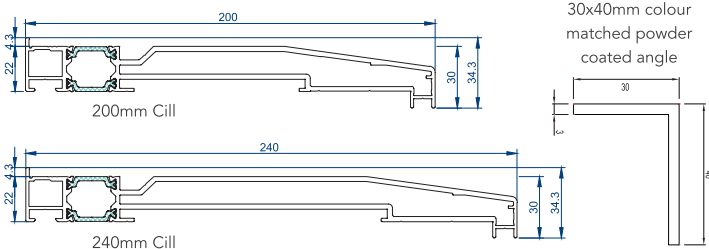

TWIN TRACK OPENING

All measurements in mm

TWIN TRACK OPENING CONFIGURATIONS

*'inside' denotes slider on internal track

TWIN TRACK VERTICAL CROSS-SECTION

TWIN TRACK HORIZONTAL CROSS-SECTION

Shown above with optional 69mm meeting section

TWIN TRACK CILL OPTIONS

Min sash width 900mm Max sash width 2600mm

Min o/frame height 2000mm Max o/frame height 2500mm

Maximum outer frame width 6000mm

Maximum Weight per sash 300kg