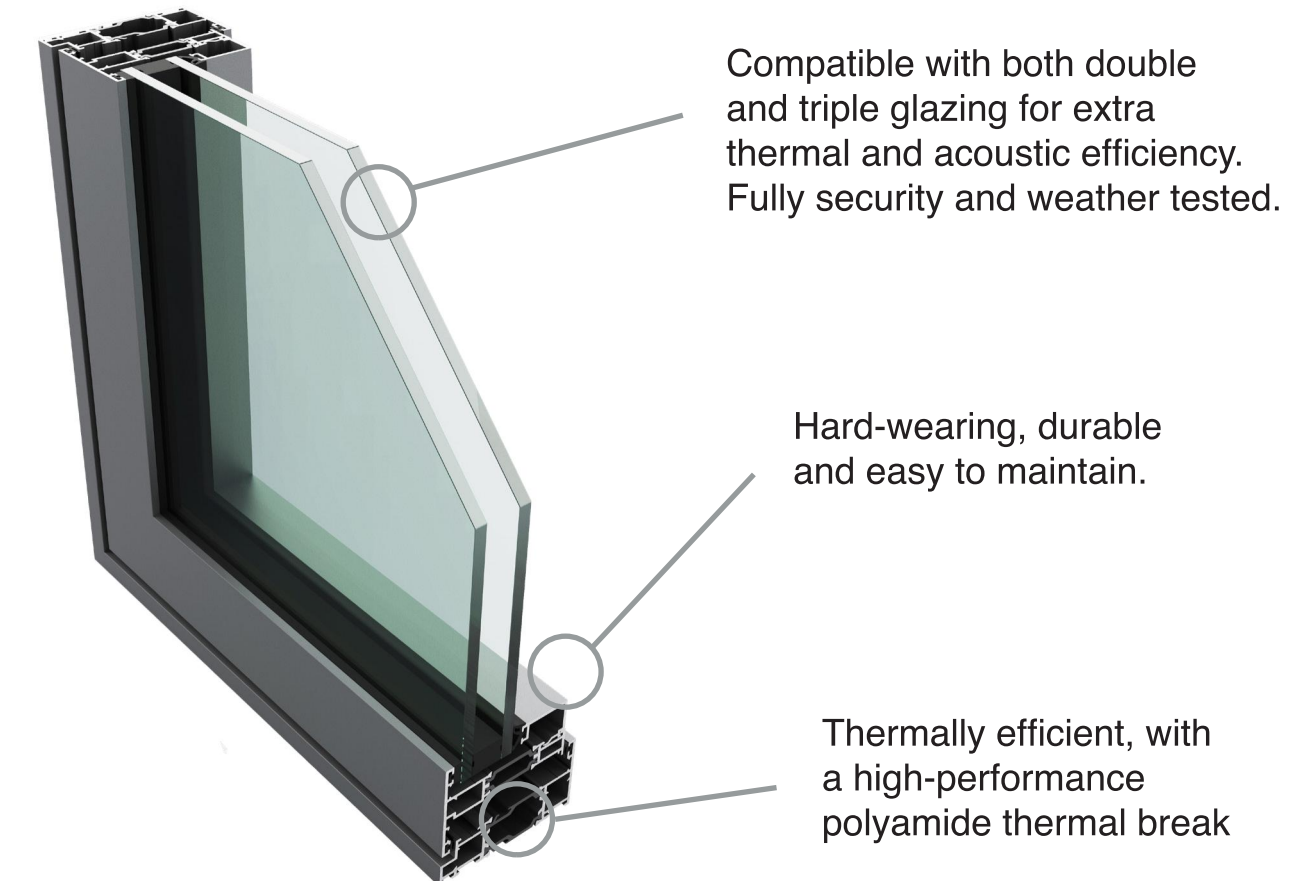

Re-frame the look of your home with The Ultimate Windows

Aluminium is becoming the material of choice for windows in homes across the country and one look at The Ultimate Windows tells you why. Sleeker than PVCu and easier to maintain than timber, the natural strength of aluminium means larger spans of glazing can be supported in much slimmer frames to really 'open' up your home, giving uninterrupted views and copious amounts of natural light.

Flat Faced Vent