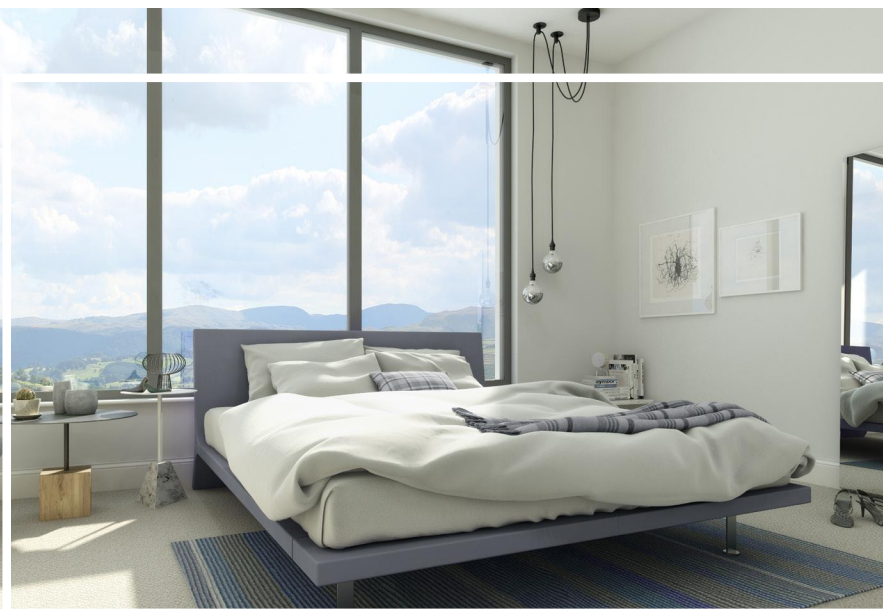

All finishes come with a 10-year guarantee.