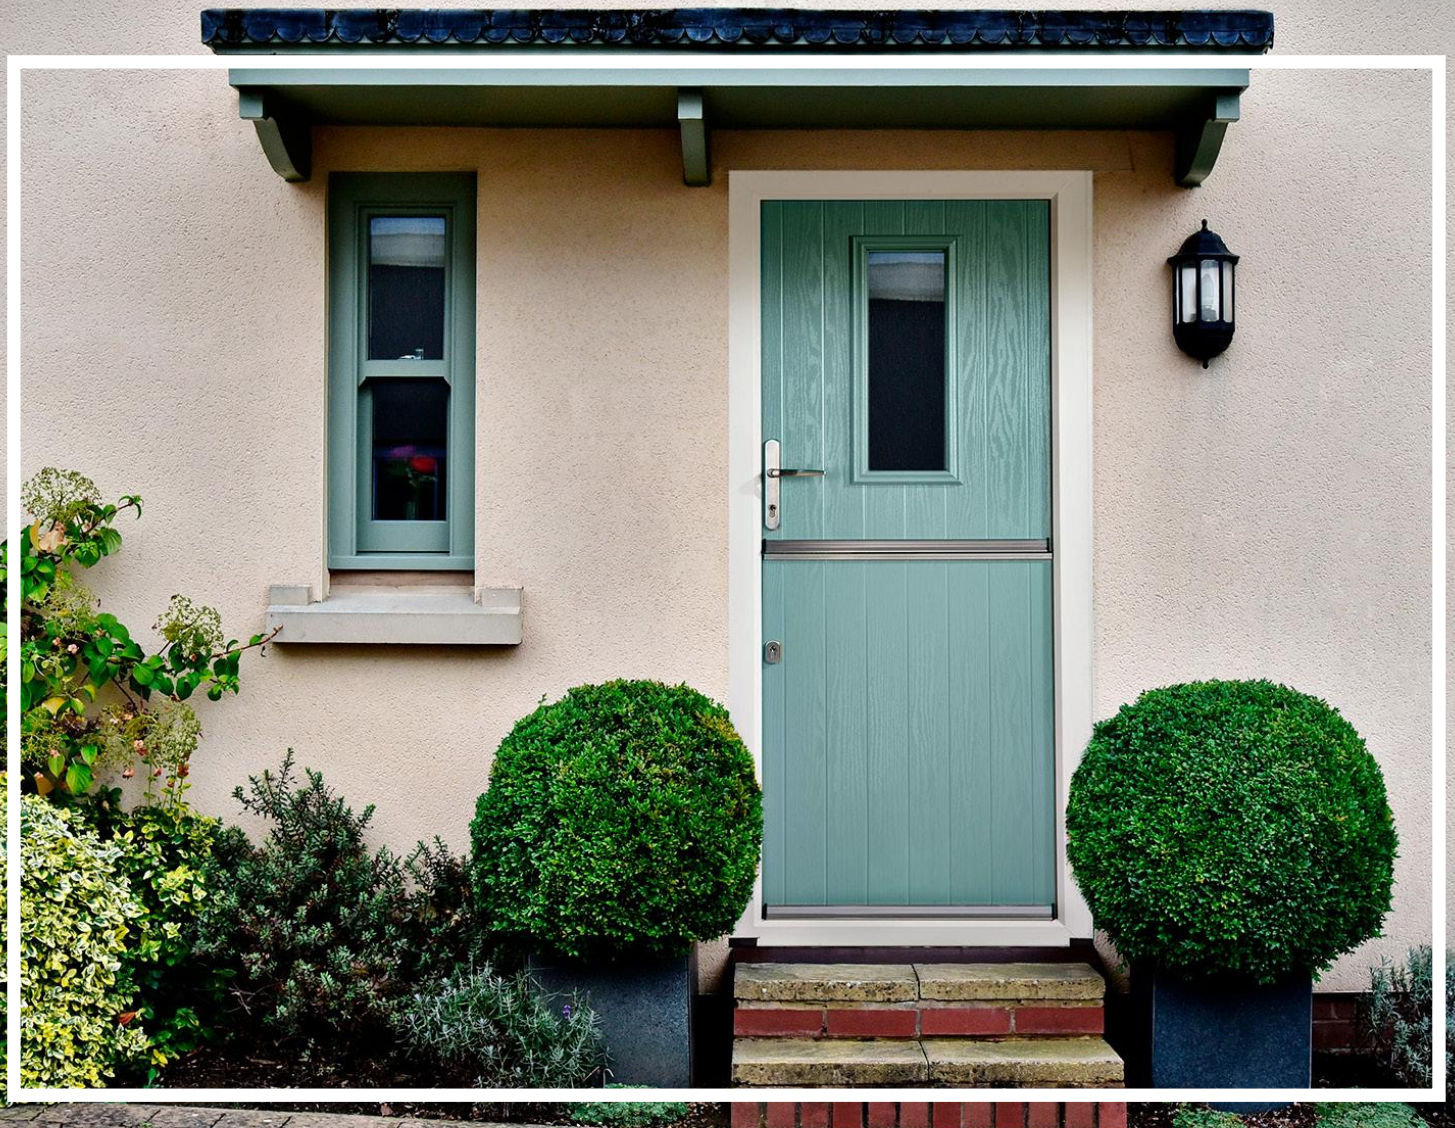

The Ultimate Composite Door Collection

Whether your taste is modern or traditional, we have the Ultimate choice of entrance doors! The Ultimate Composite Door Collection is one of the most secure and efficient doors in the UK, which boasts 55 different door styles, 28 glass designs, over 2,530 colours and an eclectic hardware range to make your homes entrance unique to you.

The Ultimate Composite Door handles and hardware suite match perfectly with the Ultimate Window standard handle options.