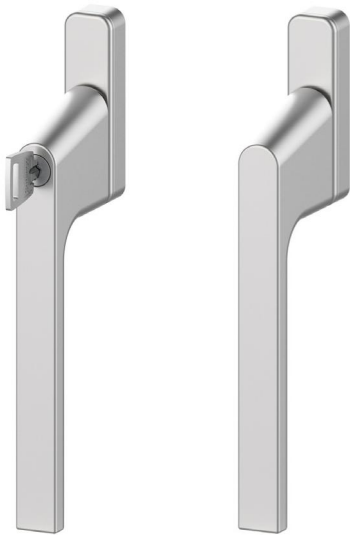

Finishing Options

The Ultimate Aluminium Windows can be tailored to suit your individual tastes and unique requirements, with a wide range of safe, secure and stylish handles to choose from.

Standard Handle Colours

The Standard suite perfectly matches the same hardware within the Ultimate Composite Door range. Harmonise your hardware throughout your home!

Sobinco Premium Slim Handles

The Sobinco handles are ultra sleek, with a minimalist and modern-day design. The highly durable, corrosion resistant, premium handle option is the perfect final finishing touch to the Ultimate Window range.

The Sobinco Premium Slim Handles are available with or without locking, and in White, Black, Grey, Chrome or Inox/Brushed Stainless.