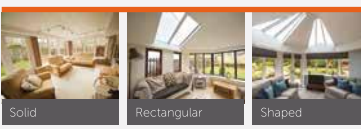

Glazing options

Building Regulation Compliant
Whether you are extending your home or replacing your conservatory roof, you will need Building Regulation approval. Livingroof is fully Building Regulation compliant and has JHAI system approval to minimise red tape.

Upgrade your conservatory roof

The Livingroof system from Wendland is a great choice to quickly and easily replace your old conservatory roof, creating a warm, cosy, bright room in no time at all.

Homeowners no longer have to choose between a solid or glass conservatory roof. That's because Livingroof from Wendland combines the best of both with its mix of highly insulated grey panels and glazed areas. Upgrade your old conservatory roof and create a comfortable room that's light, bright and perfect for year-round living.

Livingroof can be used to replace any shape or size of conservatory roof and because it's the lightest solid roof at just 31kg/m² it's ideal to use with existing window frames