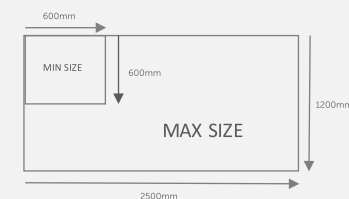

Internal sizes range from 600mm x 600mm up to 2500mm in length.

Glass: Wendland flat skylights can be supplied with a choice of clear and blue glass

| Feature | Blue | Clear |
|--|------|-------|
| Light transmission: % of light transmitted through the glass | 41% | 74% |
| Solar rejection: The proportion of the sun's heat that is rejected | 74% | 48% |
| U-Value | 1.0 | 1.0 |
| Toughened | ✓ | ✓ |
| Argon filled cavity | ✓ | ✓ |
| Warm edge spacer | ✓ | ✓ |
| Specialist roof glass | ✓ | ✓ |
| Guaranteed for 10 years | ✓ | ✓ |