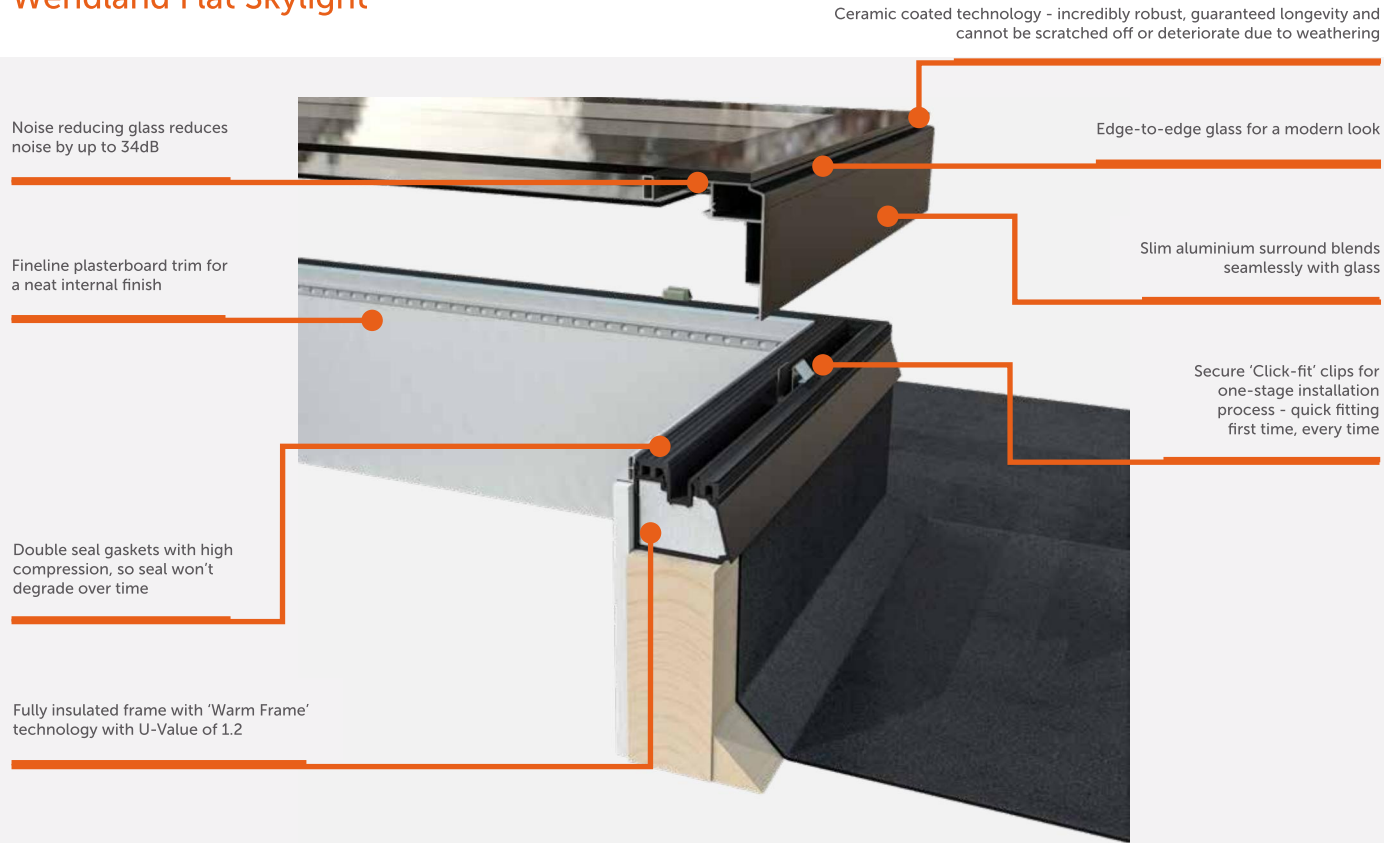

Wendland Flat Skylight

High quality at low prices

Edgeless Flat Skylight

Flood your home with light

A Wendland flat skylight is the perfect choice for an extension or orangery – flooding the room below with daylight to create a living space that is bright and airy.

The beauty of the Wendland flat skylight is in its simple design. It blends well with modern homes but can also sit well within a more traditional setting. The unique design features edge-to-edge glass for a modern look – meaning that from the inside, you see only the sky above.

High quality at low prices

Your own space

Standard colours: Black, white, grey (bespoke colours available on request)

Sizes: The Wendland flat skylight is designed to provide the maximum in uninterrupted sightlines and is available in a number of square or rectangular sizes.

Internal sizes range from 600mm x 600mm up to 2500mm in length.

Glass: Wendland flat skylights can be supplied with a choice of clear and blue glass

| Feature | Blue | Clear |
|--|------|-------|
| Light transmission: % of light transmitted through the glass | 41% | 74% |
| Solar rejection: The proportion of the sun's heat that is rejected | 74% | 48% |
| U-Value | 1.0 | 1.0 |
| Toughened | ✓ | ✓ |
| Argon filled cavity | ✓ | ✓ |
| Warm edge spacer | ✓ | ✓ |
| Specialist roof glass | ✓ | ✓ |
| Guaranteed for 10 years | ✓ | ✓ |