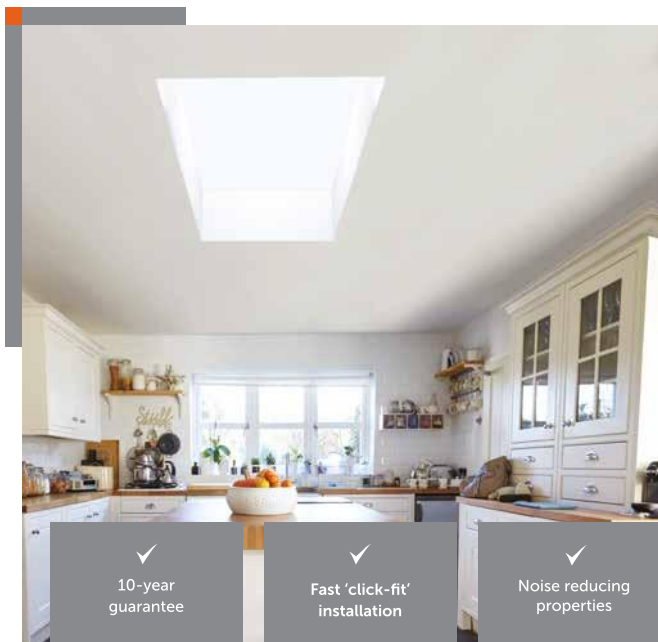

Wendland Flat Skylight

High quality at low prices

Edgeless Flat Skylight

Flood your home with light

A Wendland flat skylight is the perfect choice for an extension or orangery – flooding the room below with daylight to create a living space that is bright and airy.

The beauty of the Wendland flat skylight is in its simple design. It blends well with modern homes but can also sit well within a more traditional setting. The unique design features edge-to-edge glass for a modern look – meaning that from the inside, you see only the sky above.

✓
10-year guarantee

✓
Fast 'click-fit' installation

✓
Noise reducing properties

Add more light to your extension

Bringing plenty of light into your new room, Wendland flat skylights are the ideal solution for your home extension. With a choice of clear and blue glass options, Wendland flat skylights can be designed to bring a personalised feel to the room below.

High quality at low prices

Your own space

Standard colours: Black, white, grey (bespoke colours available on request)

Sizes: The Wendland flat skylight is designed to provide the maximum in uninterrupted sightlines and is available in a number of square or rectangular sizes.