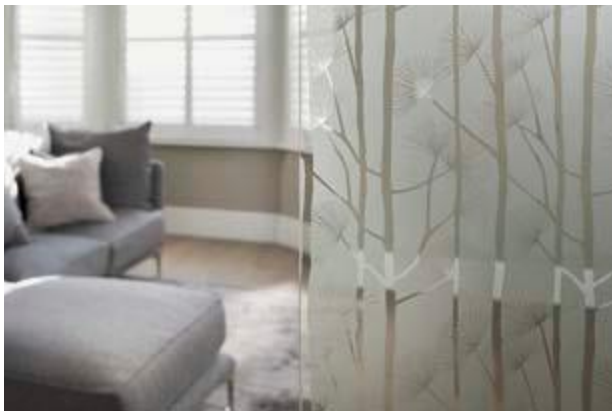

Burdock™ Privacy Level 3