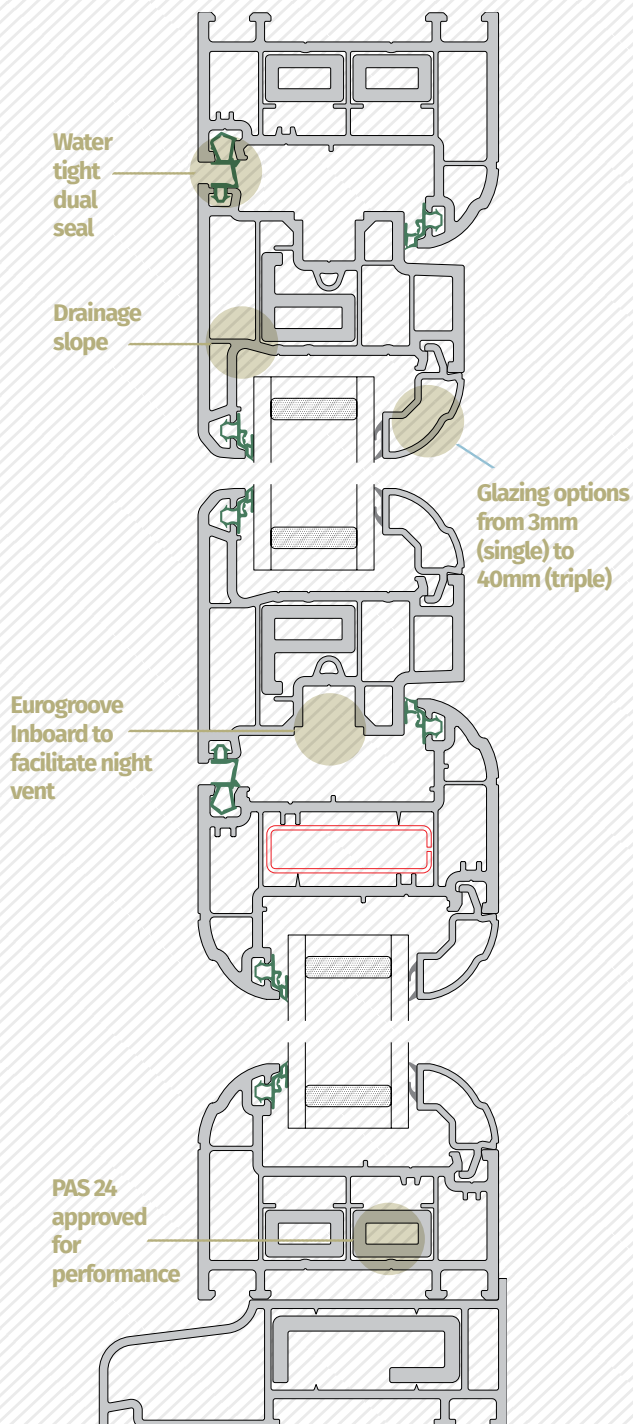

Externally a new dual seal combination maximises water tightness and conceals hardware.

An integral drainage slope encourages water to drain away quickly and easily.

Security

The Deceuninck flush sash had the homeowner in mind during its design, so unlike others there's no compromise when it comes to things like having a night vent locking position. The bespoke locking keep also means full hardware compatibility, giving the window unrivalled security for a product of this type... achieving PAS24 just got a whole lot easier.

Weather test results

		Top Hung Casement	Side Hung Casement
	Size Tested	1.2m x 1.2m	0.7m x 1.4m
Air Permeability	Class	A4	A4
	Rating	600 Pa	600 Pa
Water tightness	Class	E900	E900
	Rating	900 Pa	900 Pa
Wind Resistance	Class	A5 (TCI) AE (Steel)	A5 (TCI) AE (Steel)
	Rating	1600 (TCI) 2400 (Steel)	1600 (TCI) 2400 (Steel)