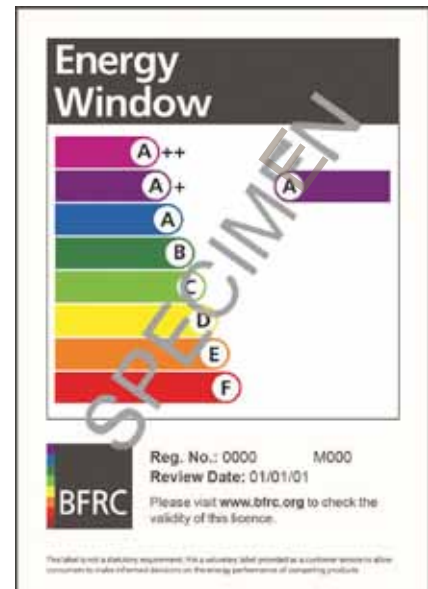

Weather test results

		Top Hung Casement	Side Hung Casement
	Size Tested	1.2m x 1.2m	0.7m x 1.4m
Air Permeability	Class	A4	A4
	Rating	600 Pa	600 Pa
Water tightness	Class	E900	E900
	Rating	900 Pa	900 Pa
Wind Resistance	Class	A5 (TCI) AE (Steel)	A5 (TCI) AE (Steel)
	Rating	1600 (TCI) 2400 (Steel)	1600 (TCI) 2400 (Steel)

U-Values

4/20/4 Argon Cavity		4/14/4/14/4 Argon Cavity	
U_g 1.219	U_g 1.070	U_g 0.683	U_g 0.591
U_w 1.4	U_w 1.2	U_w 0.97	U_w 0.90

WER's

4/20/4 Argon Cavity	4/14/4/14/4 Argon Cavity
A+ 11	A++ 23

Colour Express