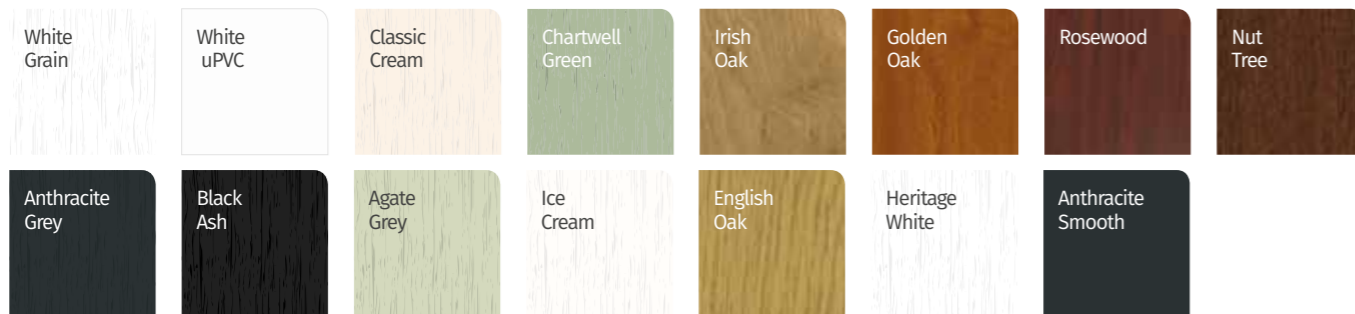

# HERITAGE COLOUR COLLECTION

## PREMIUM WOODGRAIN FOILS AVAILABLE IN 26 COLOURWAYS FROM STOCK

Our Heritage colour collection has been specially designed to help you put together the perfect colour palette for your home.

Our beautiful range of colours take inspiration directly from nature to harmonise perfectly with your home and its surroundings, ensuring it stays looking good for years to come.

A unique range of woodgrain foil colours in 26 colourways from stock, complete with matching ancillaries, trims and accessories.

If you're looking for a specific colour, please ask your installer to help you. There's practically hundreds of Renolit colour finishes you can choose from to suit your property and taste.

- Beautiful authentic 'wood like' finish
- Extremely durable
- Each colour has its own matching ancillaries, trims and accessories
- Available from stock