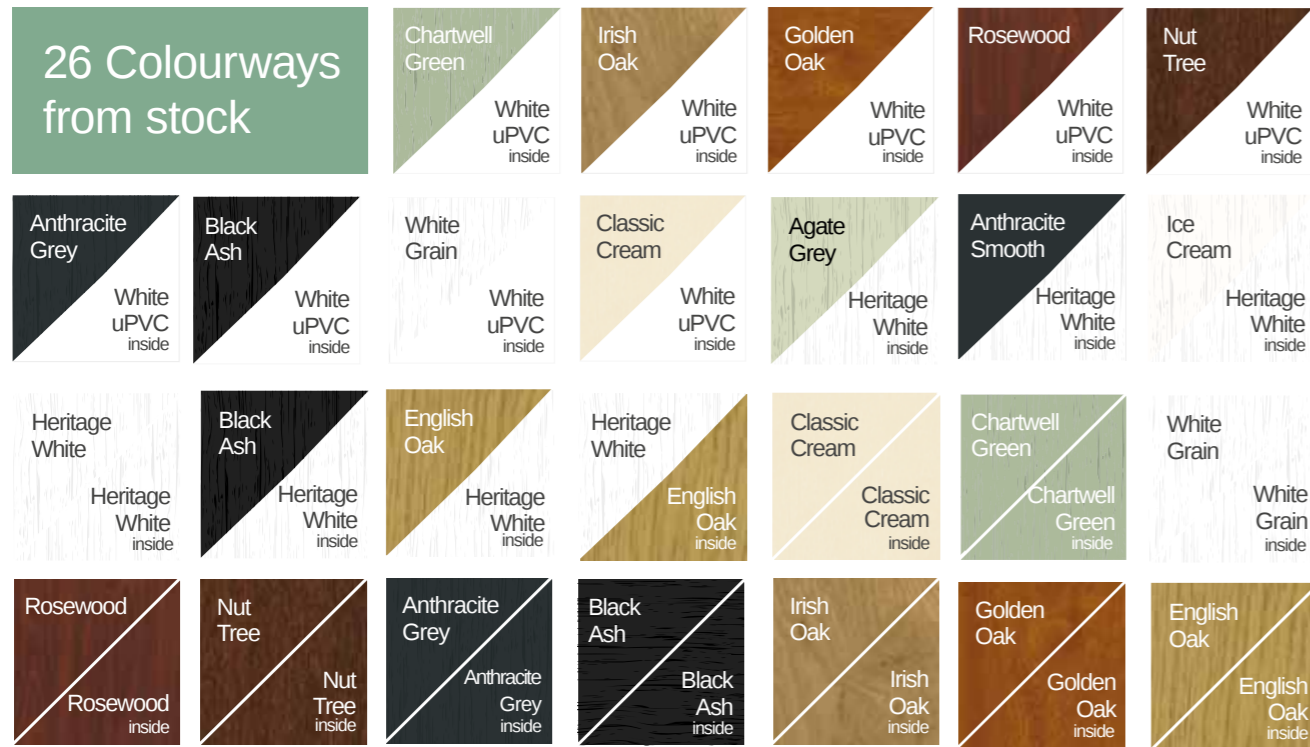

# HERITAGE COLOUR COLLECTION

## PREMIUM WOODGRAIN FOILS AVAILABLE IN 26 COLOURWAYS FROM STOCK

Our Heritage colour collection has been specially designed to help you put together the perfect colour palette for your home.

Our beautiful range of colours take inspiration directly from nature to harmonise perfectly with your home and its surroundings, ensuring it stays looking good for years to come.

A unique range of woodgrain foil colours in 26 colourways from stock, complete with matching ancillaries, trims and accessories.

If you're looking for a specific colour, please ask your installer to help you. There's practically hundreds of Renolit colour finishes you can choose from to suit your property and taste.