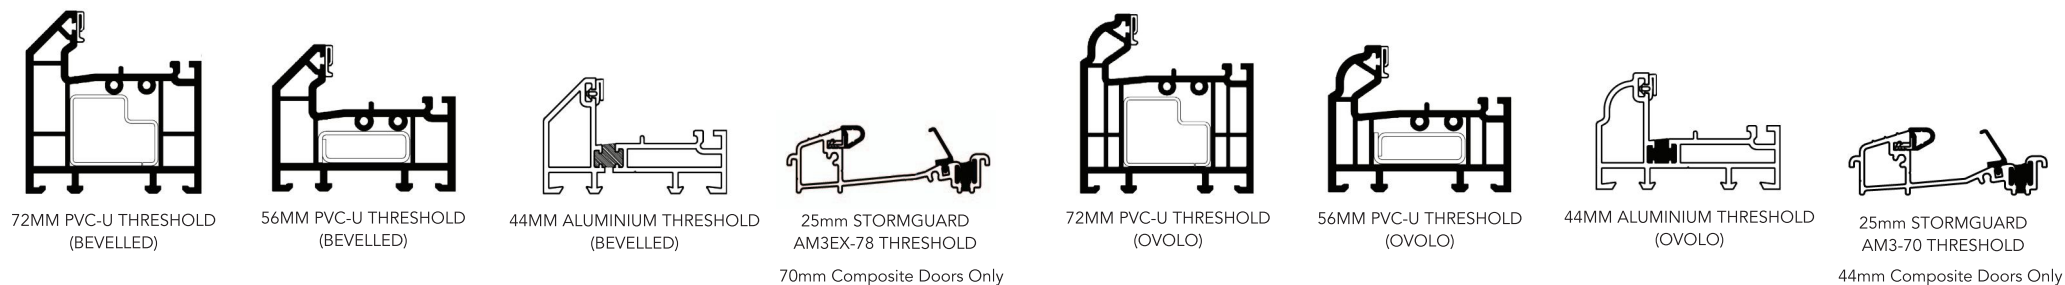

Threshold Options

NOTE: Width Sizes are Large 72mm Outerframe to Outerframe, Excluding any Add-ons. Height Sizes are Large 72mm Outerframe at the Head to Required Threshold Excluding Cill and any Add-ons.